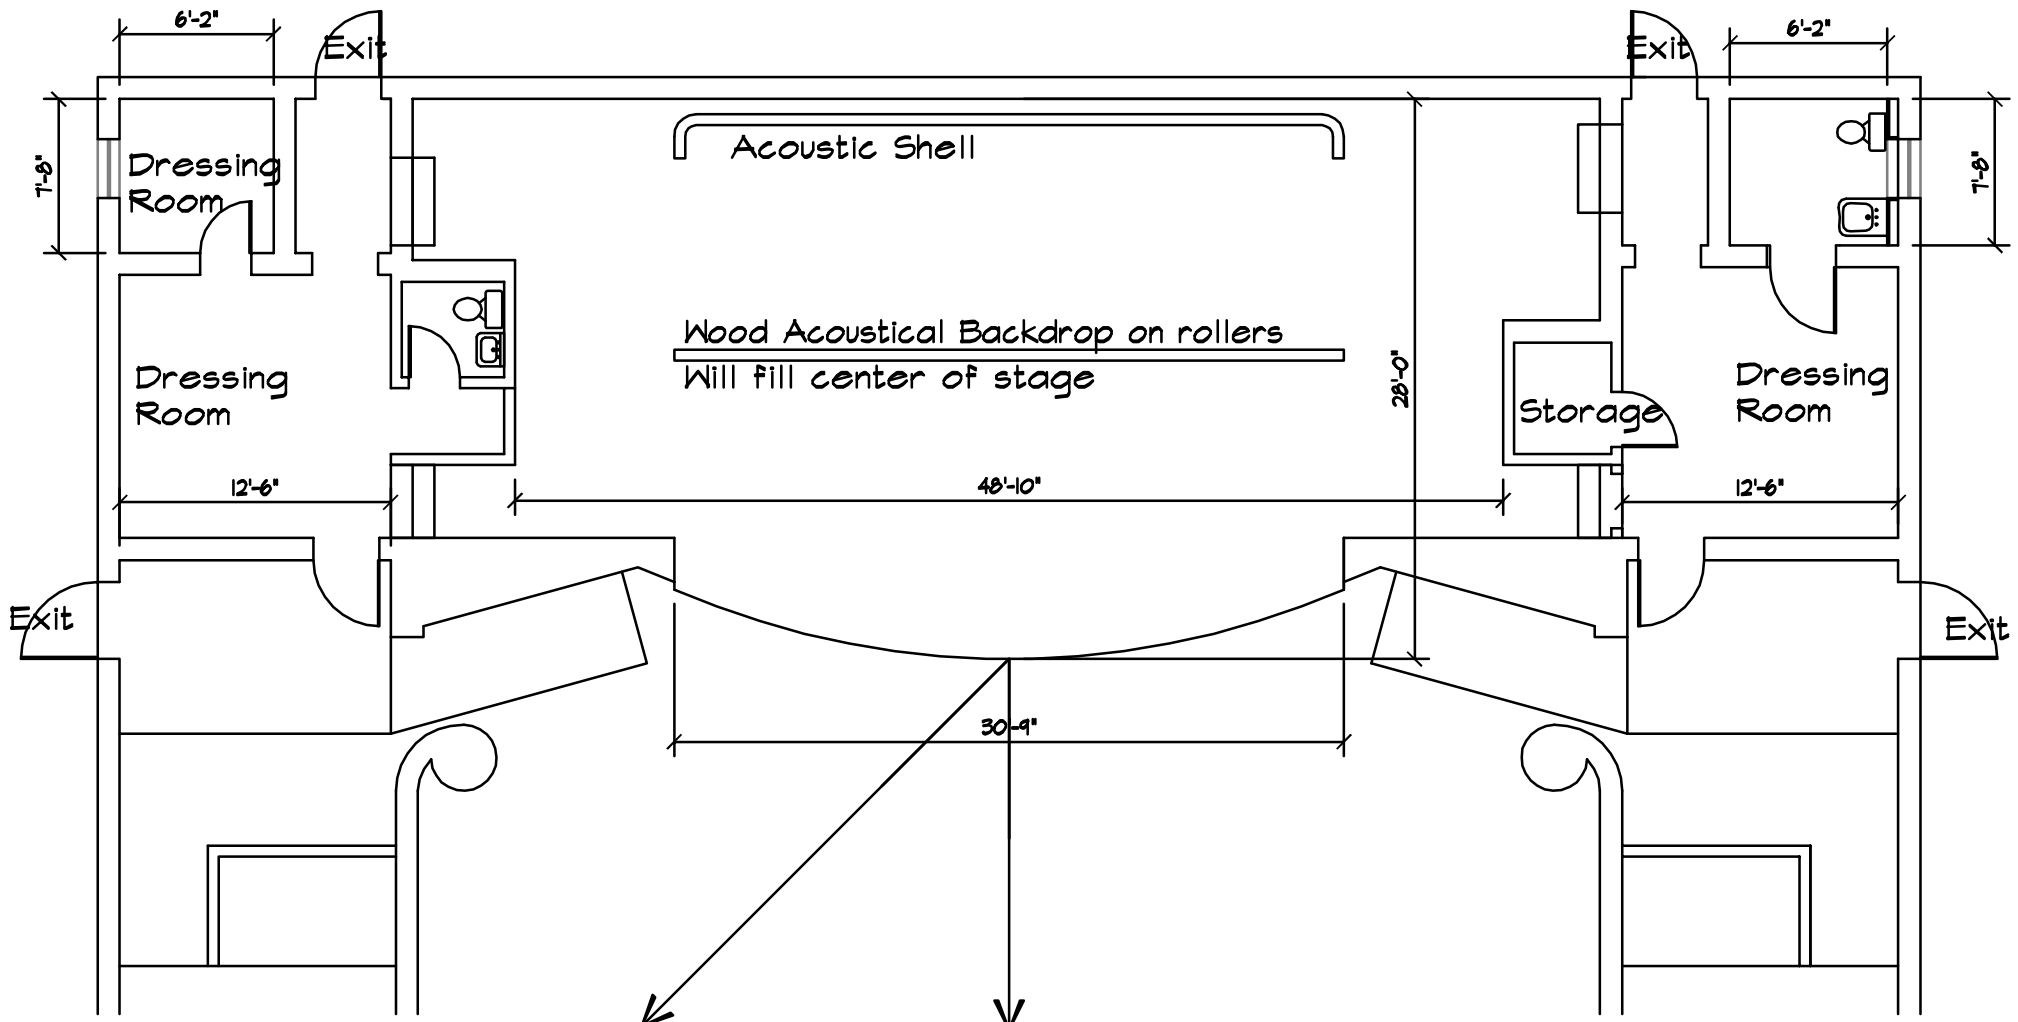

Stage Area: The Society of the Four Arts, Palm Beach, Florida

Workable Space

Width: 32' wide fanning out to 40' rear stage

Depth: 25' deep (28' feed deep at edge of apron)

Height: 15½' (from bottom of lights: 14'-10")

About 23' from DS to FOH Left & Right booms and 50' to mid-house booms

About 80' to spot booms

Stage Light Circuits: The Society of the Four Arts, Palm Beach, Florida