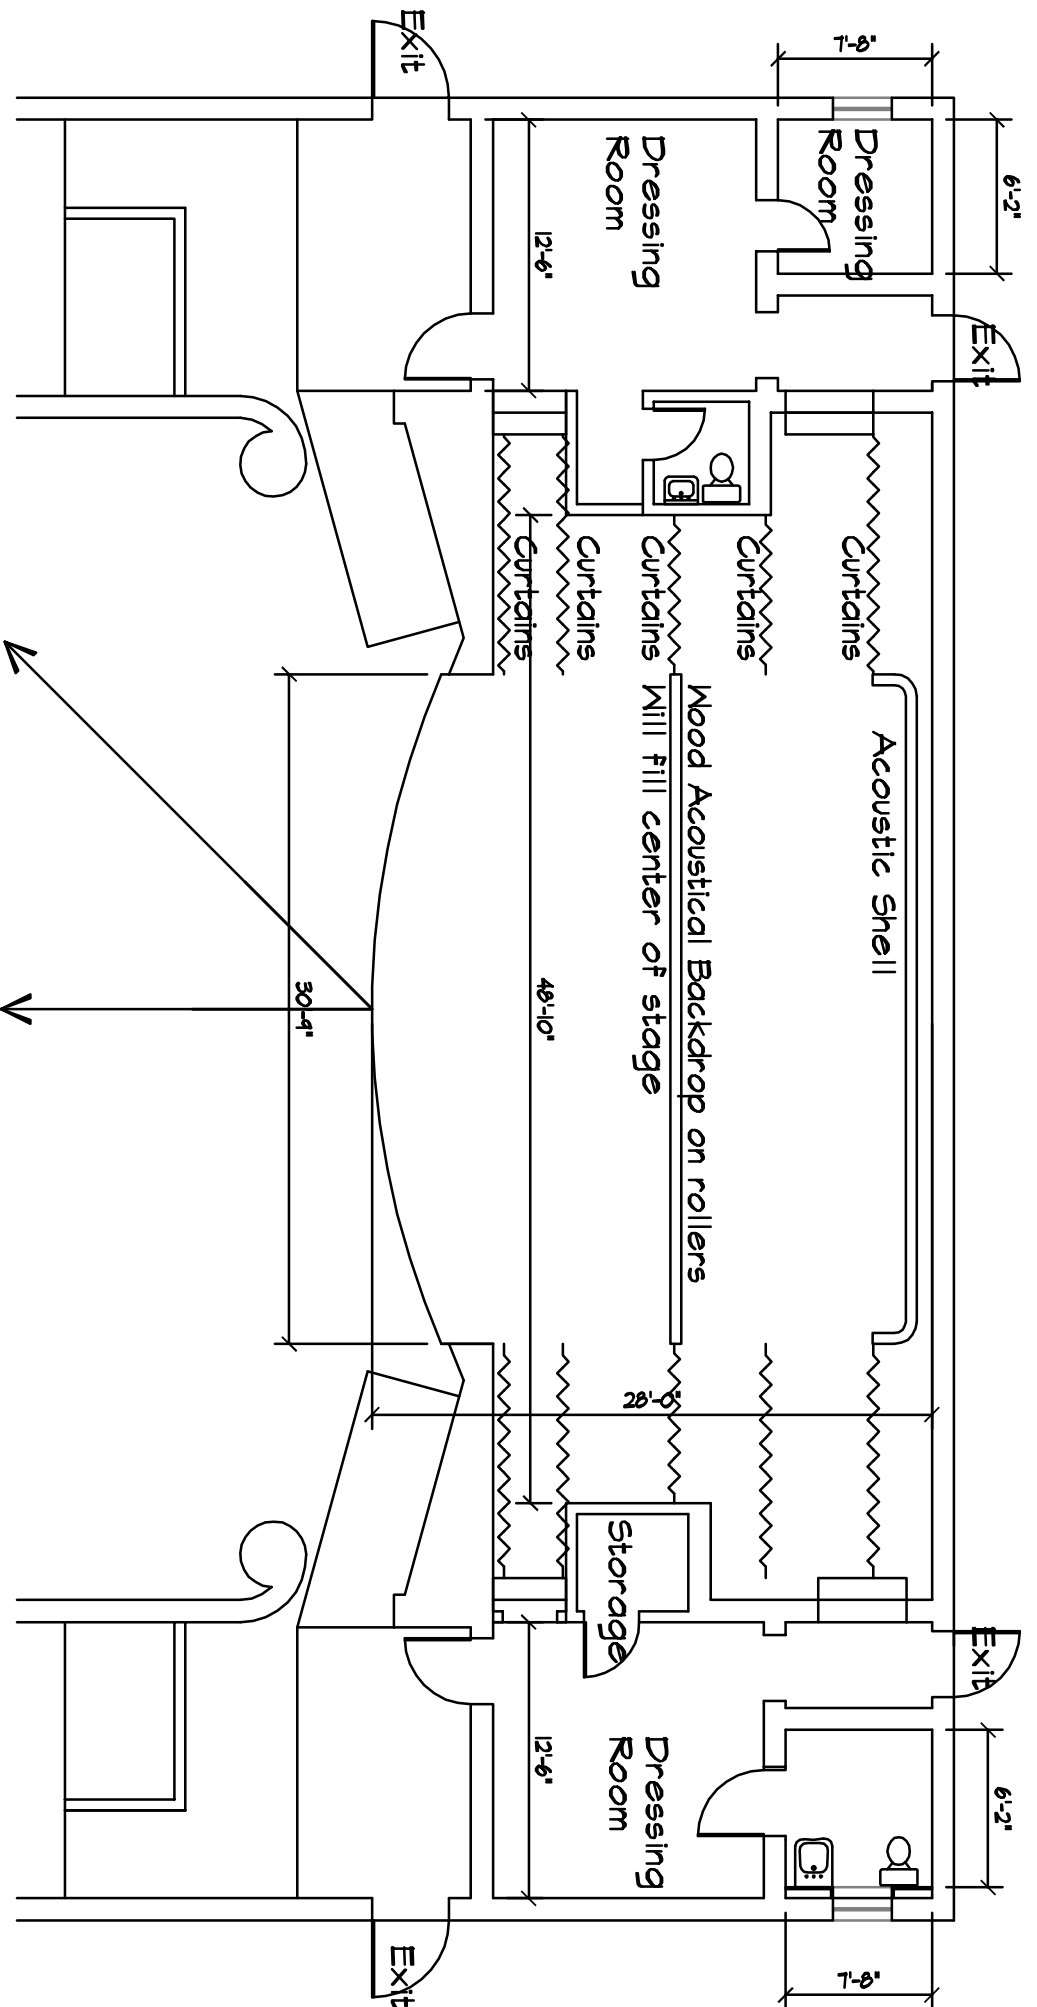

Stage Area: The Society of the Four Arts, Palm Beach, Florida

Workable Space

- Width: 32' wide fanning out to 40' rear stage
- Depth: 25' deep (28' feed deep at edge of apron)
- Height: 15½' (from bottom of lights: 14'-10")

About 23' from DS to FOH Left & Right booms and 50' to mid-house booms

About 80' to spot

Stage Light Circuits: The Society of the Four Arts, Palm Beach, Florida